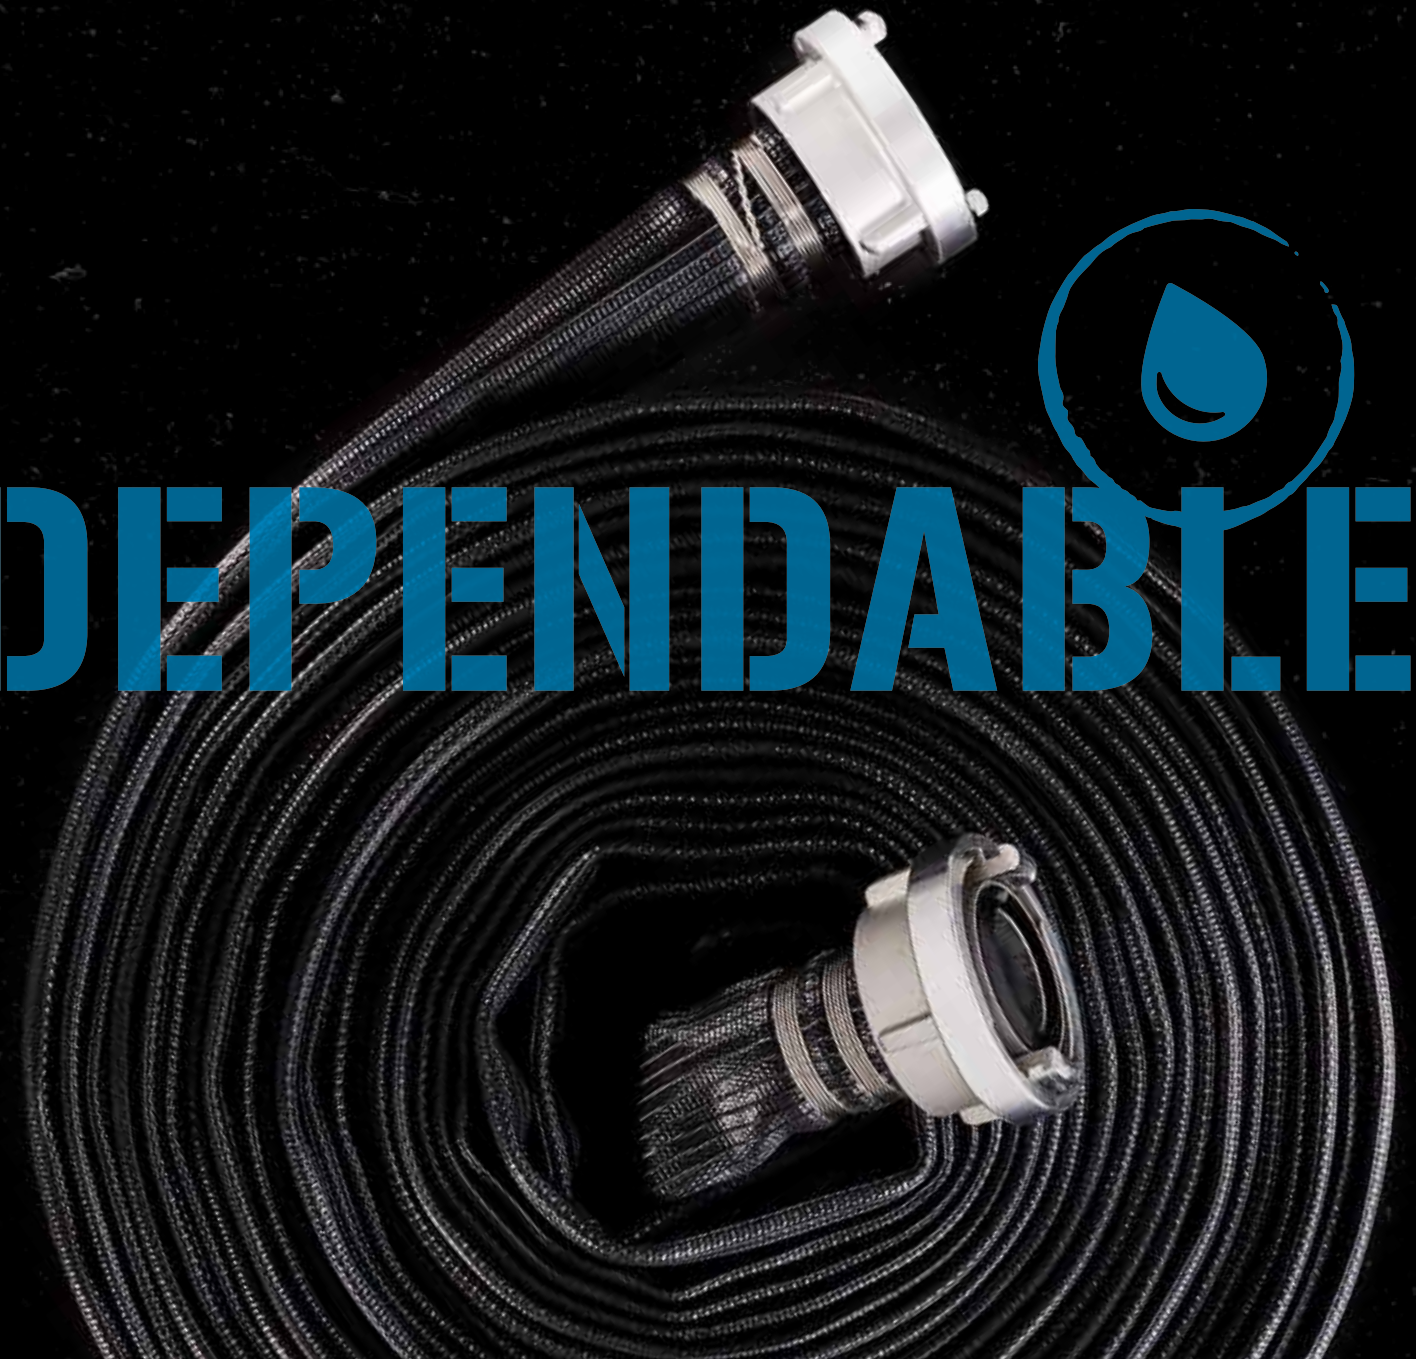

DEPENDABLE.

H

**THE CLASSIC ALL-PURPOSE HOSE.
THE GH HILCOFLEX. SO VERSATILE THAT IT HAS BEEN ADAPTING
TO SITUATIONS FOR YEARS.**

When rain is scarce and the dry season arrives, the GH HILCOFLEX is the absolute classic for all your watering needs. By classic we mean a well-known product featuring the latest technology. A product that has been on the market for years and has therefore not only grown but also constantly developed in line with market demands. Its innovative technology

also makes it the perfect hose both for pivot and linear irrigation. And its special rubberised jacket with longitudinal ribs makes it better able to withstand abrasion while protecting against contact heat. A compatible all-rounder of a hose you can rely on.

Bore size in mm/inches	Weight per metre in g	Wall thickness in mm	Working pressure in bar	Max. working pressure in bar	Burst pressure in bar	Breaking strength in kg
52 / 2"	400	2.5	16	20	50	3,900
65 / 2½"	540	2.5	16	20	50	4,300
70 / 2¾"	600	2.8	16	20	50	6,300
76 / 3"	650	2.9	16	20	50	6,500
80 / 3.2"	800	3.2	16	20	50	7,500
90 / 3½"	900	3.3	16	20	50	8,500
102 / 4"	1,000	3.3	16	20	50	9,500
110 / 4.33"	1,200	3.3	15	18	45	10,500
120 / 4.66"	1,400	3.5	14	17	42	11,000
127 / 5"	1,400	3.5	14	17	42	17,000
152 / 6"	1,800	3.7	14	17	42	17,900
203 / 8"	2,600	3.9	10	12	30	26,900